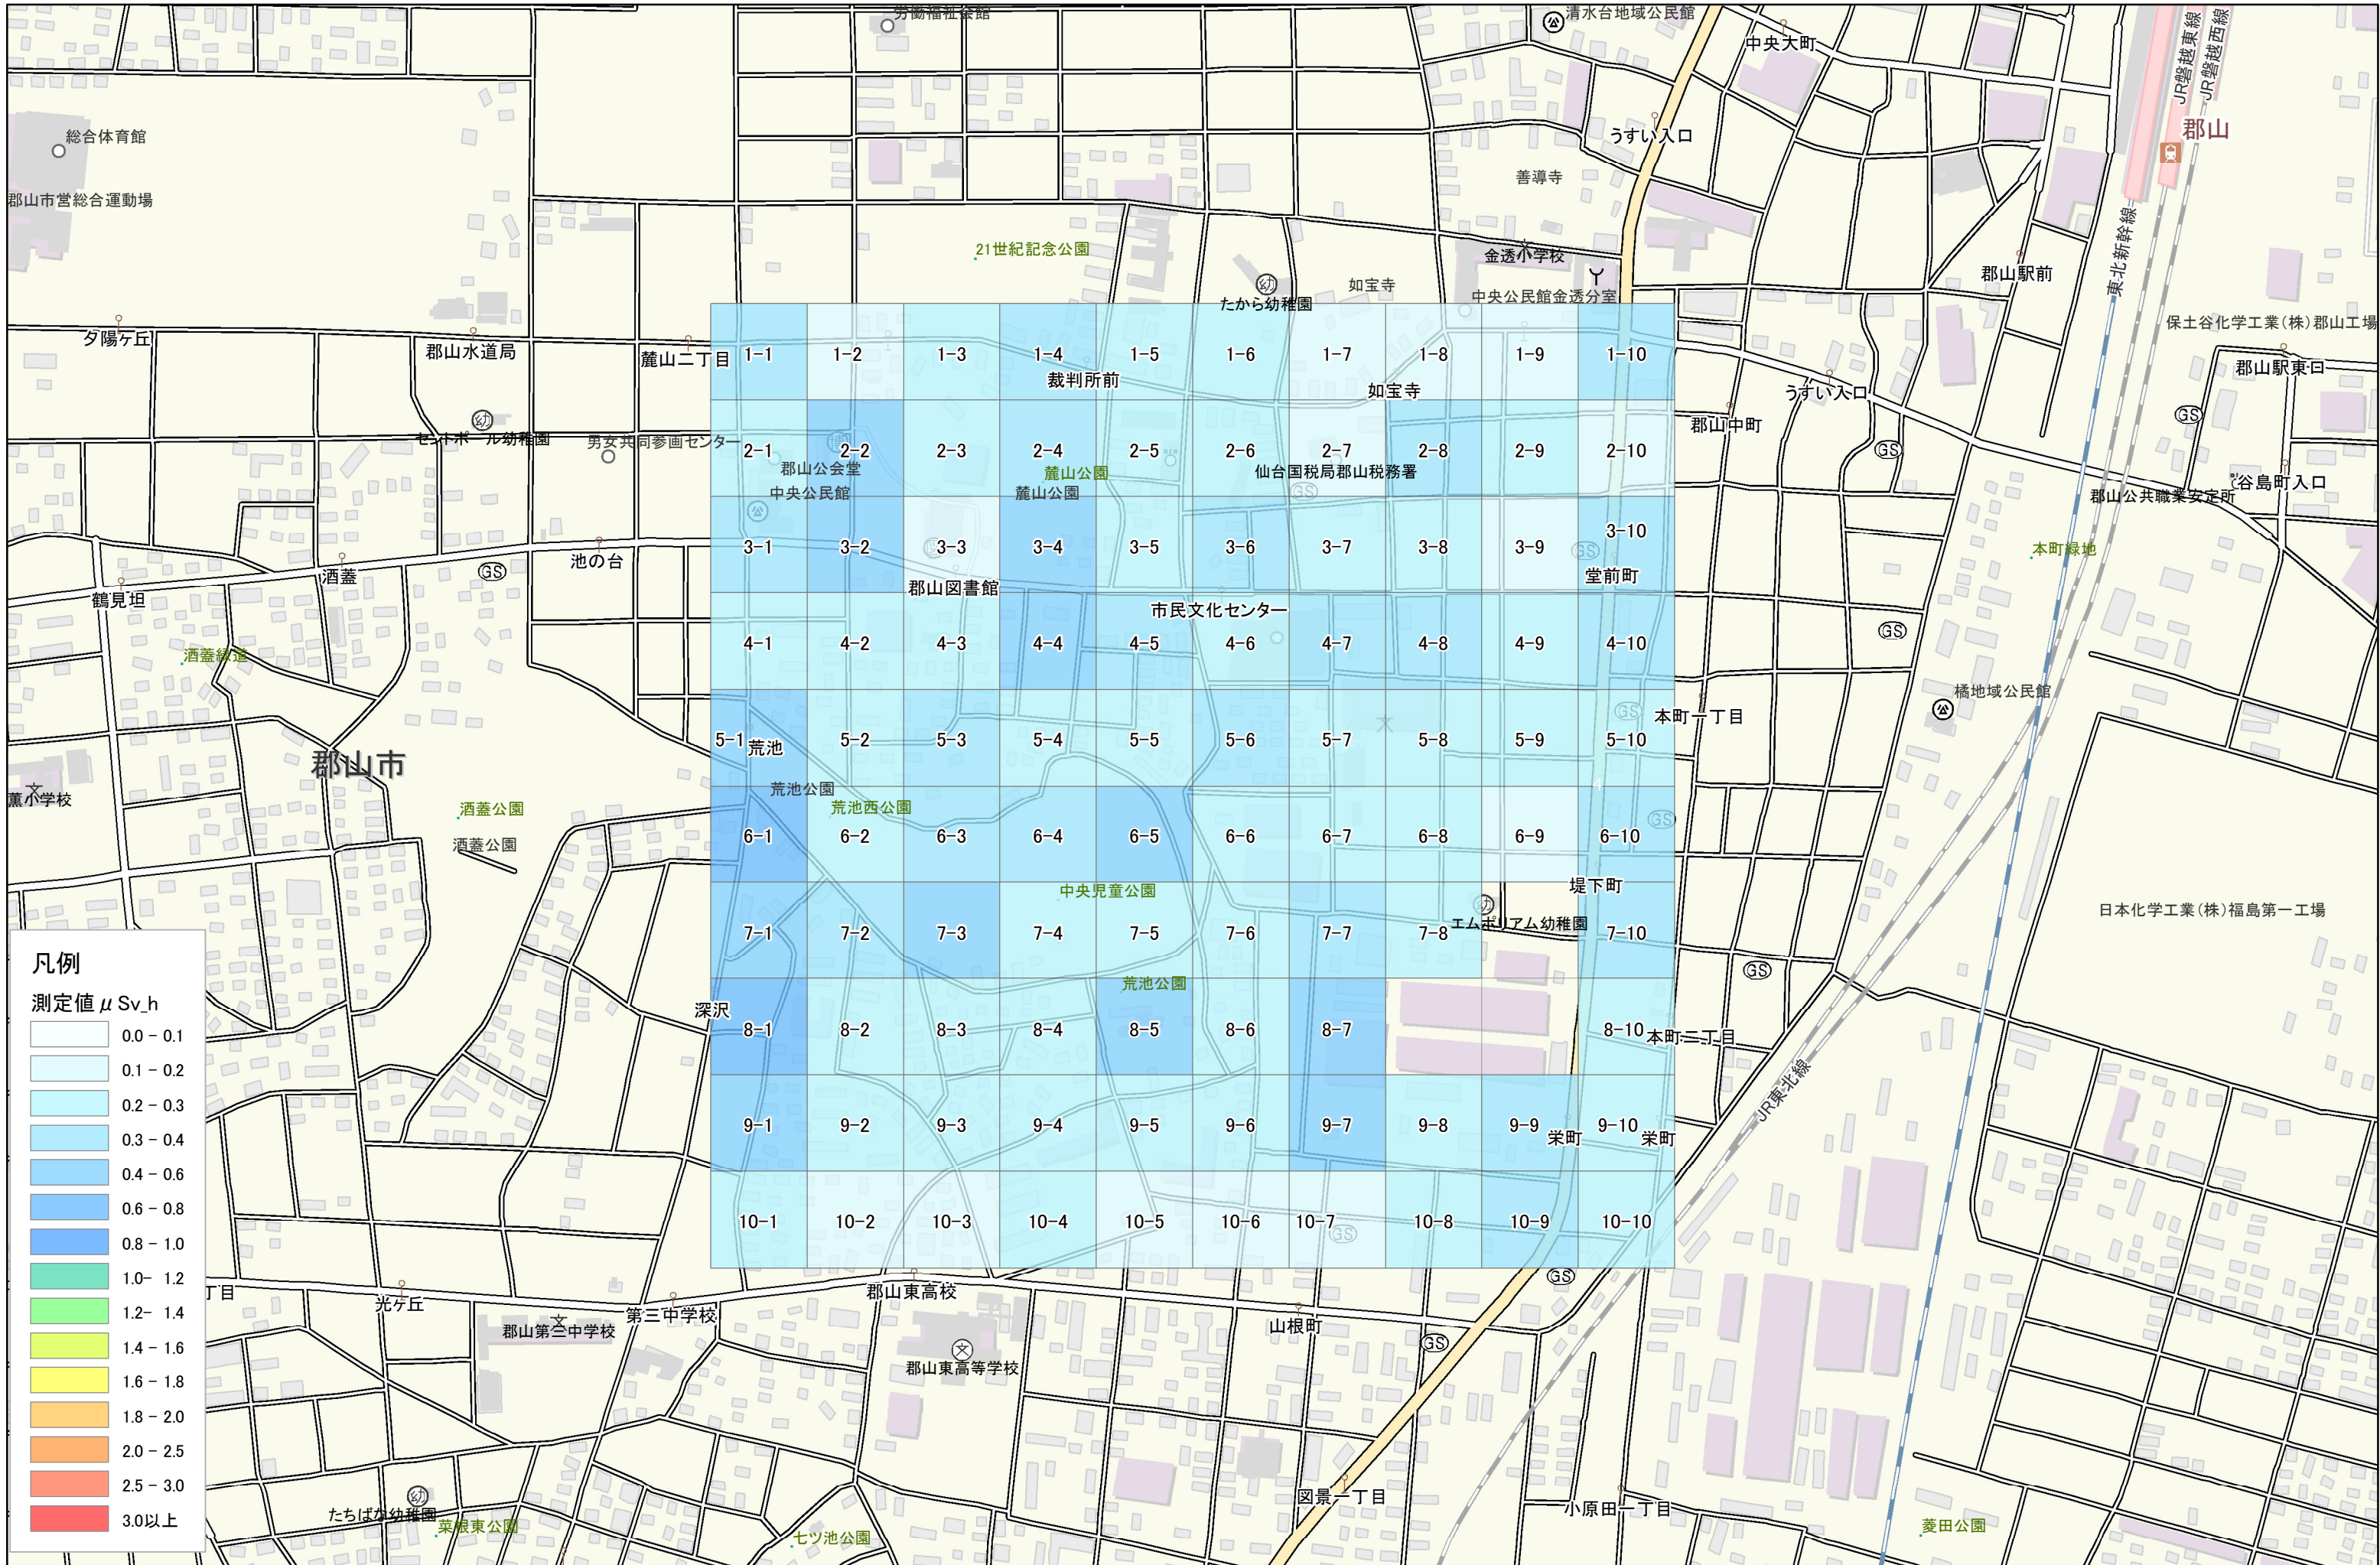

郡山市

池ノ台付近

1km × 1km

1:6,000

凡例	
測定値 μSv_h	
[White]	0.0 - 0.1
[Lightest Blue]	0.1 - 0.2
[Light Blue]	0.2 - 0.3
[Medium-Light Blue]	0.3 - 0.4
[Medium Blue]	0.4 - 0.6
[Dark Blue]	0.6 - 0.8
[Blue]	0.8 - 1.0
[Green-Blue]	1.0 - 1.2
[Light Green]	1.2 - 1.4
[Yellow-Green]	1.4 - 1.6
[Yellow]	1.6 - 1.8
[Orange-Yellow]	1.8 - 2.0
[Orange]	2.0 - 2.5
[Red-Orange]	2.5 - 3.0
[Red]	3.0以上